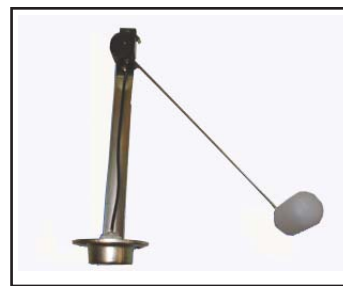

A1292	S-D852	FUEL TANK SENDER MB JEEP®