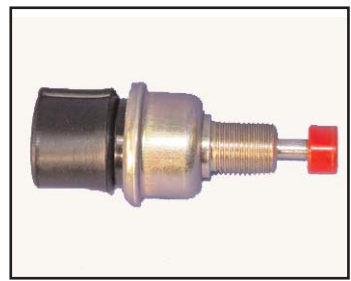

MILITARY ELECTRICAL PARTS

SWITCHES

Reference No.	NEW★STAR NUMBER	Description
11640178	S-C627	STARTER SWITCH M35 TRUCKS

5972752 7064588	S-4739	BRAKE SWITCH 2 1/2 TON, 5 TON TRUCK