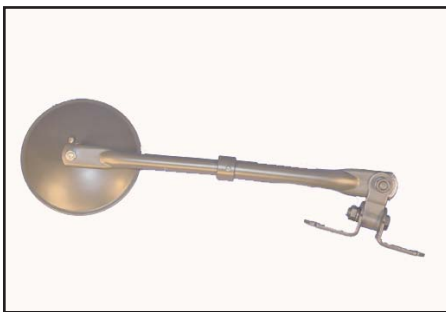

A2934K	S-C466	MIRROR KIT ARM, BRACKET, MIRROR HEAD

A2934CR	S-C465	MIRROR HEAD ONLY