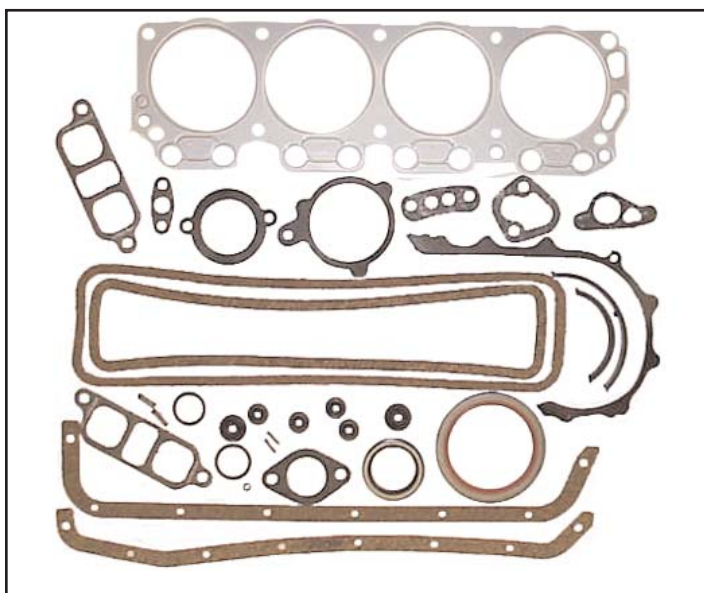

MILITARY ENGINE GASKETS

MADE IN U.S.A.

Reference No.	NEW★STAR NUMBER	Description
810584	S-B135	ENGINE OVERHAUL GASKET SET MB, M38
810585	S-B136	ENGINE OVERHAUL GASKET SET M38A1
5702198	S-B037	ENGINE OVERHAUL GASKET SET M151
5702677	S-B490	MULTI FUEL VALVE GRIND SET

Reference No.	NEW★STAR NUMBER	Description
637182	S-D853	INTAKE VALVE L HEAD 4 CYL ENGINE
637183	S-D854	EXHAUST VALVE L HEAD 4 CYL ENGINE
638540	S-D855	CYLINDER HEAD GASKET L HEAD 4 CYL ENGINE
638629	S-D856	4 CYLINDER ENGINE MOUNT
807036	S-D865	HEAD GASKET ONLY 4 CYL "F" HEAD ENGINE

LATEST ADDITIONS TO OUR CATALOG

Copyright © 2007 S&S Truck Parts, Inc. All rights reserved.

ALL PARTS SUPPLIED ARE S&S/NEWSTAR, USE OF OTHER MANUFACTURER'S NAMES, PART NUMBERS, OR TRADEMARKS ARE FOR INFORMATIONAL AND IDENTIFICATION PURPOSES ONLY. PRICES ARE SUBJECT TO CHANGE OR WITHDRAWAL WITHOUT NOTICE.