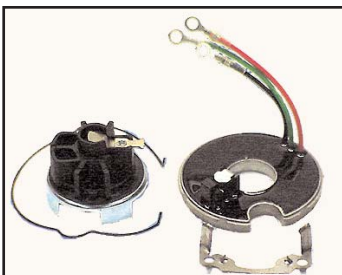

## TUNE UP KITS/IGNITION KITS

TK100	S-C115	TUNE UP KIT 4 CYL. M151, M38, M38A1
-------	--------	--

TK200	S-C116	TUNE UP KIT 6 CYL. M715, DODGE
-------	--------	-----------------------------------

5704857	S-B129	SOLID STATE IGNITION KIT
---------	--------	--------------------------