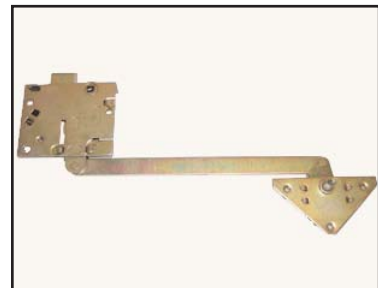

7374787	S-10431	DOOR LOCK, RIGHT DODGE, M37