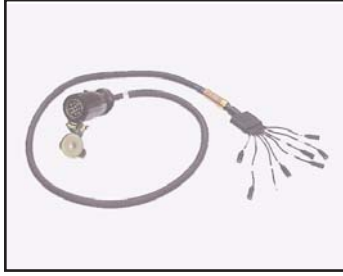

## TRAILER CABLES/WIRE HARNESS

8722865	S-C633	TRAILER CABLE 70" LENGTH
8722864	S-10093	TRAILER CABLE 80" LENGTH

MADE IN U.S.A.

7728814	S-10321	INTERVEHICULAR JUMPER CABLE 144" LENGTH M-SERIES VEHICLES
---------	---------	---