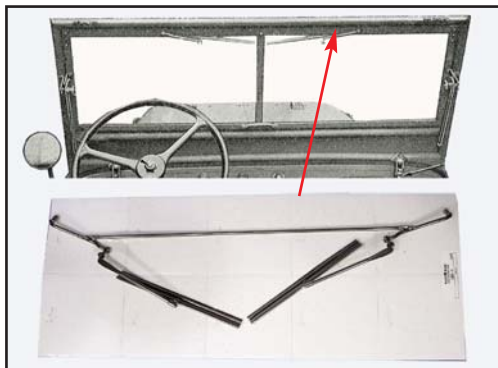

A11433	S-B301	TANDEM WIPER KIT INCLUDES WIPER BLADE AND ARM MB JEEP®

LATEST ADDITIONS TO OUR CATALOG

Copyright © 2007 S&S Truck Parts, Inc. All rights reserved.

ALL PARTS SUPPLIED ARE S&S/NEWSTAR. USE OF OTHER MANUFACTURER'S NAMES, PART NUMBERS, OR TRADEMARKS ARE FOR INFORMATIONAL AND IDENTIFICATION PURPOSES ONLY. PRICES ARE SUBJECT TO CHANGE OR WITHDRAWAL WITHOUT NOTICE.