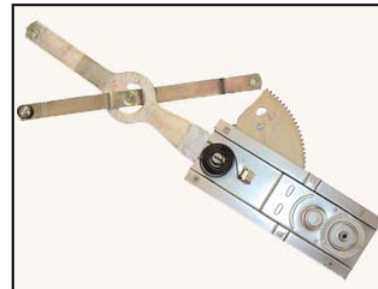

MILITARY BODY PARTS

Reference No.	NEW★STAR NUMBER	Description
7373290	S-E219	WINDOW REGULATOR, RIGHT 2.5 TON TRUCK