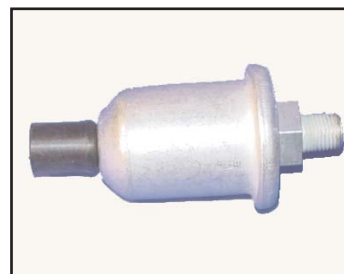

800213 MS24539-1	S-E194	SENDER, 120 P.S.I. MILITARY HUMVEE®, M-SERIES