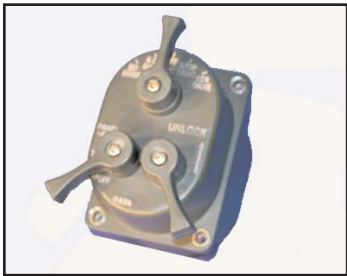

MILITARY ELECTRICAL PARTS

SWITCHES

Reference No.	NEW★STAR NUMBER	Description
MS51113-1	S-B091	3 LEVER LIGHT SWITCH MOST M-SERIES VEHICLES