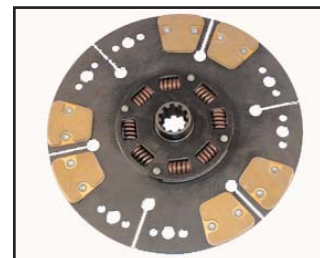

11668332	S-E729	CLUTCH DISC M35,2.5 TON TRUCK

MADE IN U.S.A.