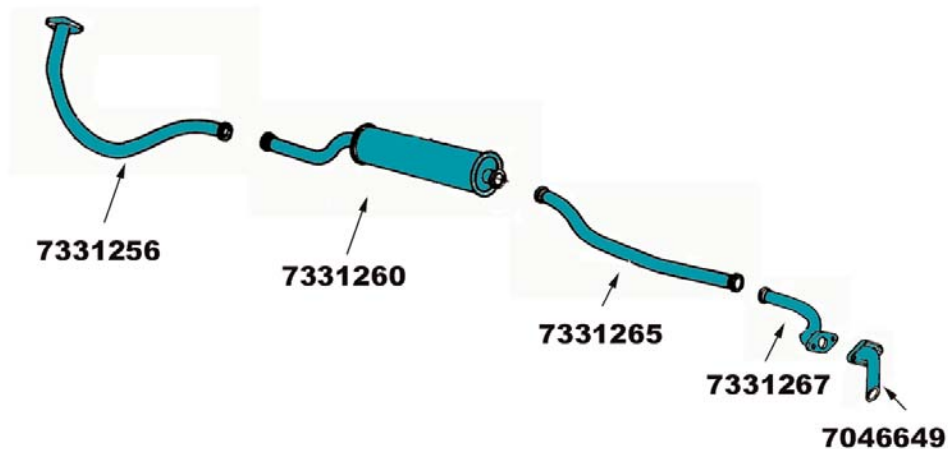

MILITARY EXHAUST PARTS

M151 EXHAUST PARTS

Reference No.	NEW★STAR NUMBER	Description
7331256	S-13379	EXHAUST PIPE
7331260	S-13378	MUFFLER
7331265	S-13411	TAIL PIPE, LONG
7331267	S-13412	TAIL PIPE W/FLANGE
70416649	S-13413	END PIPE W/FLANGE

LATEST ADDITIONS TO OUR CATALOG

Copyright © 2007 S&S Truck Parts, Inc. All rights reserved.

ALL PARTS SUPPLIED ARE S&S/NEWSTAR. USE OF OTHER MANUFACTURER'S NAMES, PART NUMBERS, OR TRADEMARKS ARE FOR INFORMATIONAL AND IDENTIFICATION PURPOSES ONLY. PRICES ARE SUBJECT TO CHANGE OR WITHDRAWAL WITHOUT NOTICE.