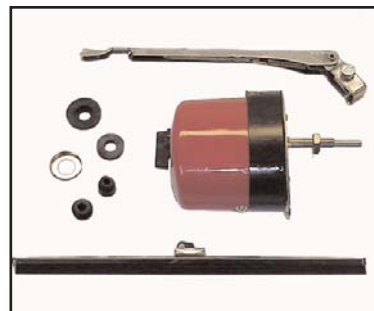

MISCELLANEOUS MILITARY

Reference No.	NEW★STAR NUMBER	Description
5702254	S-E093	MOTOR MOUNT KIT M151
KN-68230 46805	S-8931	SOLENOID SHIFT VALVE, 12 VOLT NORMALLY CLOSED
KN-68237	S-9367	SOLENOID SHIFT VALVE, 24 VOLT NORMALLY CLOSED
EW-6	S-B894	ELECTRIC WIPER MOTOR KIT 6V
EW-12	S-B895	ELECTRIC WIPER MOTOR KIT 12V
EW-24	S-B896	ELECTRIC WIPER MOTOR KIT 24V
275491 KN-18530	S-6106	AIR GOVERNOR

ALL PORTS 1/8" NPT. INCLUDES
4 PLUGS, MTG. GASKET