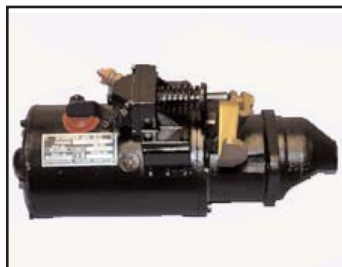

## STARTERS

Reference No.	NEW STAR NUMBER	Description
10935376	S-E917	STARTER M35 TRUCK

**MADE IN U.S.A.**

7762617	S-F347	STARTER M37 DODGE TRUCK
---------	--------	----------------------------

**MADE IN U.S.A.**