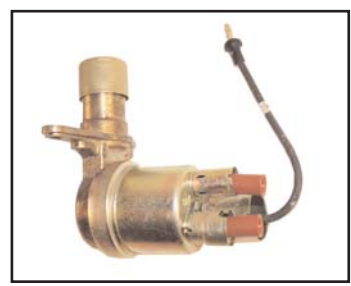

LATEST ADDITIONS TO OUR CATALOG

Copyright © 2007 S&S Truck Parts, Inc. All rights reserved.

ALL PARTS SUPPLIED ARE S&S/NEWSTAR, USE OF OTHER MANUFACTURER'S NAMES, PART NUMBERS, OR TRADEMARKS ARE FOR INFORMATIONAL AND IDENTIFICATION PURPOSES ONLY. PRICES ARE SUBJECT TO CHANGE OR WITHDRAWAL WITHOUT NOTICE.