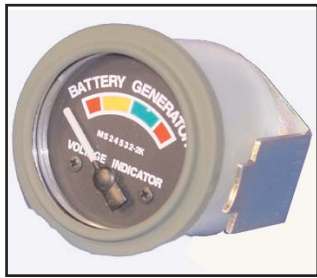

MILITARY ELECTRICAL PARTS

GAUGES

Reference No.	NEW★STAR NUMBER	Description
MS24532-2 7354232	S-C178	BATTERY GAUGE