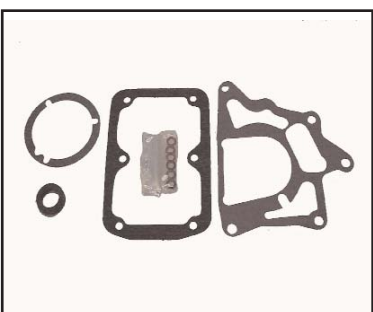

MADE IN U.S.A.

A1542	S-B119	TRANS. GASKET SET T-84
923301	S-B122	TRANS. GASKET SET MB, M38, M38A1
5702188	S-B123	TRANS. GASKET SET M151
T-18-55	S-6136	TRANS. GASKET SET T-18
A7443	S-C471	TRANSFER CASE GASKET SETS
12337210	S-13348	TRANS FILTER KIT MILITARY HUMVEE®