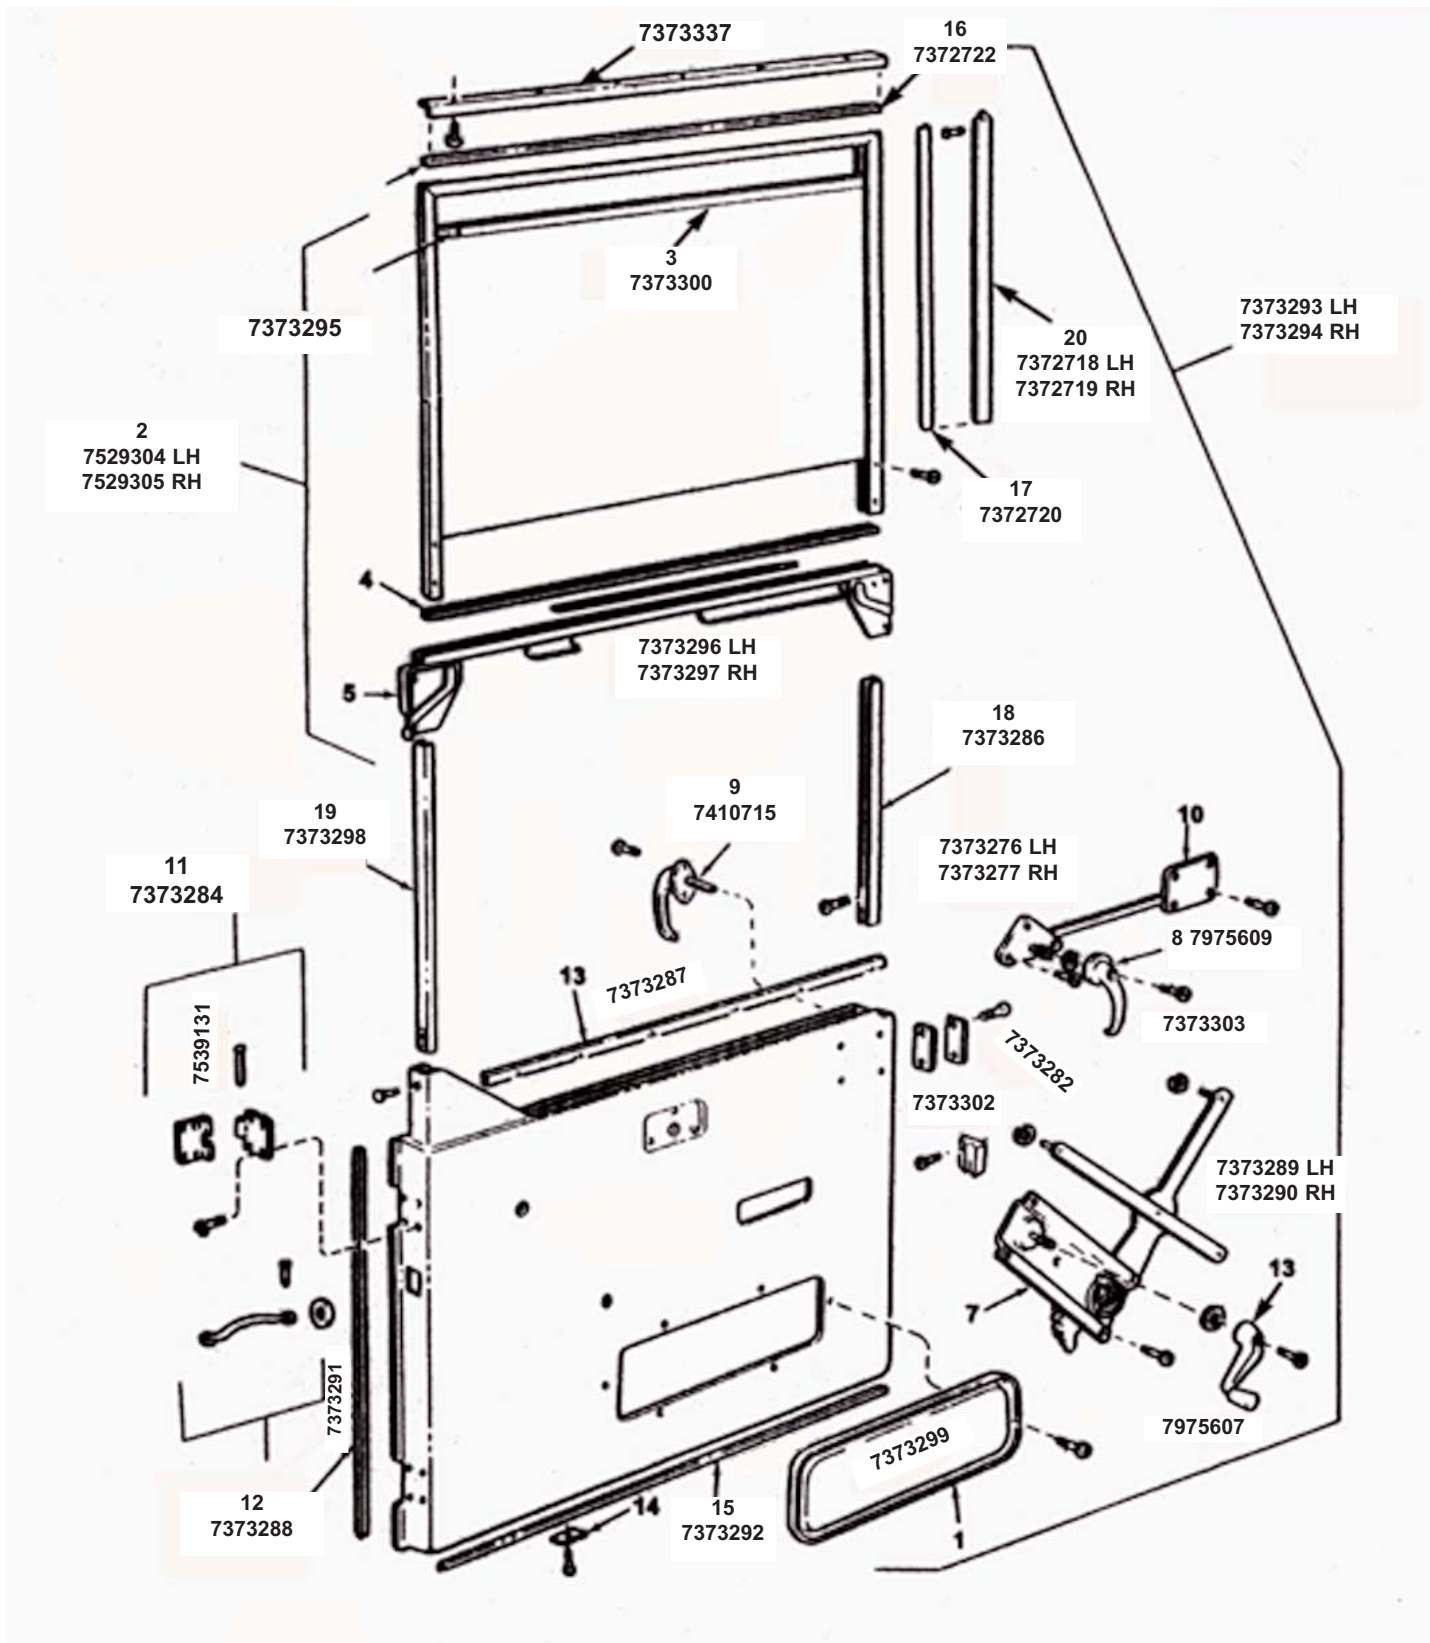

MILITARY BODY PARTS

DOOR COMPONENTS FOR 2.5 TON MILITARY TRUCKS

LATEST ADDITIONS TO OUR CATALOG

Copyright © 2007 S&S Truck Parts, Inc. All rights reserved.

ALL PARTS SUPPLIED ARE S&S/NEWSTAR, USE OF OTHER MANUFACTURER'S NAMES, PART NUMBERS, OR TRADEMARKS ARE FOR INFORMATIONAL AND IDENTIFICATION PURPOSES ONLY. PRICES ARE SUBJECT TO CHANGE OR WITHDRAWAL WITHOUT NOTICE.